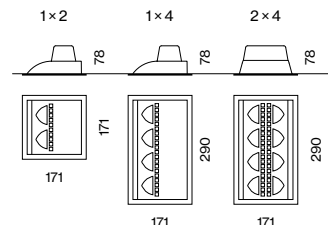

Types

Colours

Light distributions

DiiA® standards
251, 252, 253

glare-free reflector
longitudinally &
transversely

+20° up to -15°
tiltable