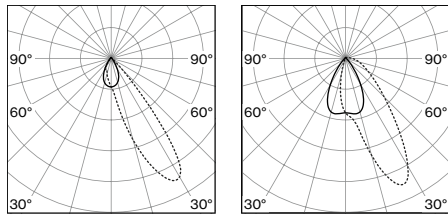

Light distributions

1×4 lamps shelf floor washer

1×4 lamps wall floor washer