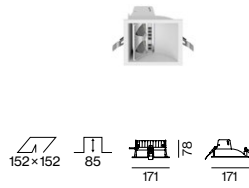

Order options

COLOUR TEMPERATURE	☐☐
3000K	5
4000K	6

CONTROL	⬆️⬆️
non DIM	1
DALI-2	3

MATERIAL COLOUR	☑️
☐ traffic white RAL 9016	7
● jet black RAL 9005	8

REFLECTOR	▲
shelf floor washer	S
wall floor washer	A
1× shelf / 1× wall floor washer*	B

*only for 2×4 lamps