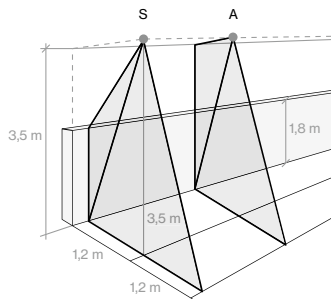

Order options

COLOUR TEMPERATURE	☐☐
3000K	5
4000K	6

CONTROL	⬆️⬆️
non DIM	1
DALI-2	3

MATERIAL COLOUR	☑️
☐ traffic white RAL 9016	7
● jet black RAL 9005	8

REFLECTOR	▲
shelf floor washer	S
wall floor washer	A
1× shelf / 1× wall floor washer*	B

*only for 2×4 lamps

SQUADRO wallwasher trim

1×2 LAMPS SINGLE-SIDED

SYSTEM POWER	LUMINOUS FLUX	ORDER CODE
33 W	3650 lm	0 4 9 - 2 0 1 1 ☐☐▲