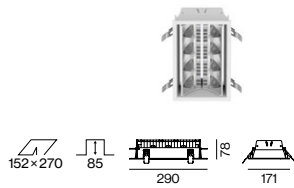

2×4 LAMPS DOUBLE-SIDED

SYSTEM POWER	LUMINOUS FLUX	ORDER CODE
86 W	2×5760 lm	0 4 9 - 2 0 4 0 ☐☐▲
101 W	2×6495 lm	0 4 9 - 2 0 4 1 ☐☐▲

Optical accessories

IP 40 PROTECTION GLASS

TYPE	ORDER CODE
1×2 lamps/single-sided	0 4 9 - 2 9 1 0 0 1 0
1×4 lamps/single-sided	0 4 9 - 2 9 3 0 0 1 0
2×4 lamps/double-sided	0 4 9 - 2 9 4 0 0 1 0