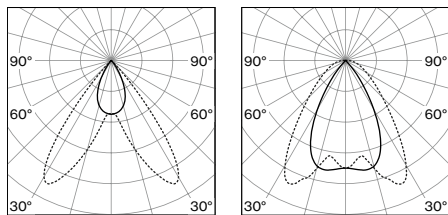

2×4 lamps shelf floor washer

2×4 lamps wall floor washer